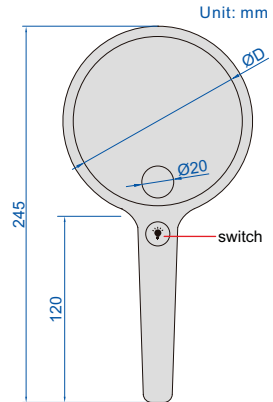

MAGNIFIER WITH ILLUMINATION

- Resin lens
- With 20 white LED, three level brightness adjustment
- Charging port: Type-C

2X

4X

7529-24

Code	Magnification	Lens diameter (ØD)
7529-24	2X/4X	Ø105mm

Unit: mm

245

120

switch